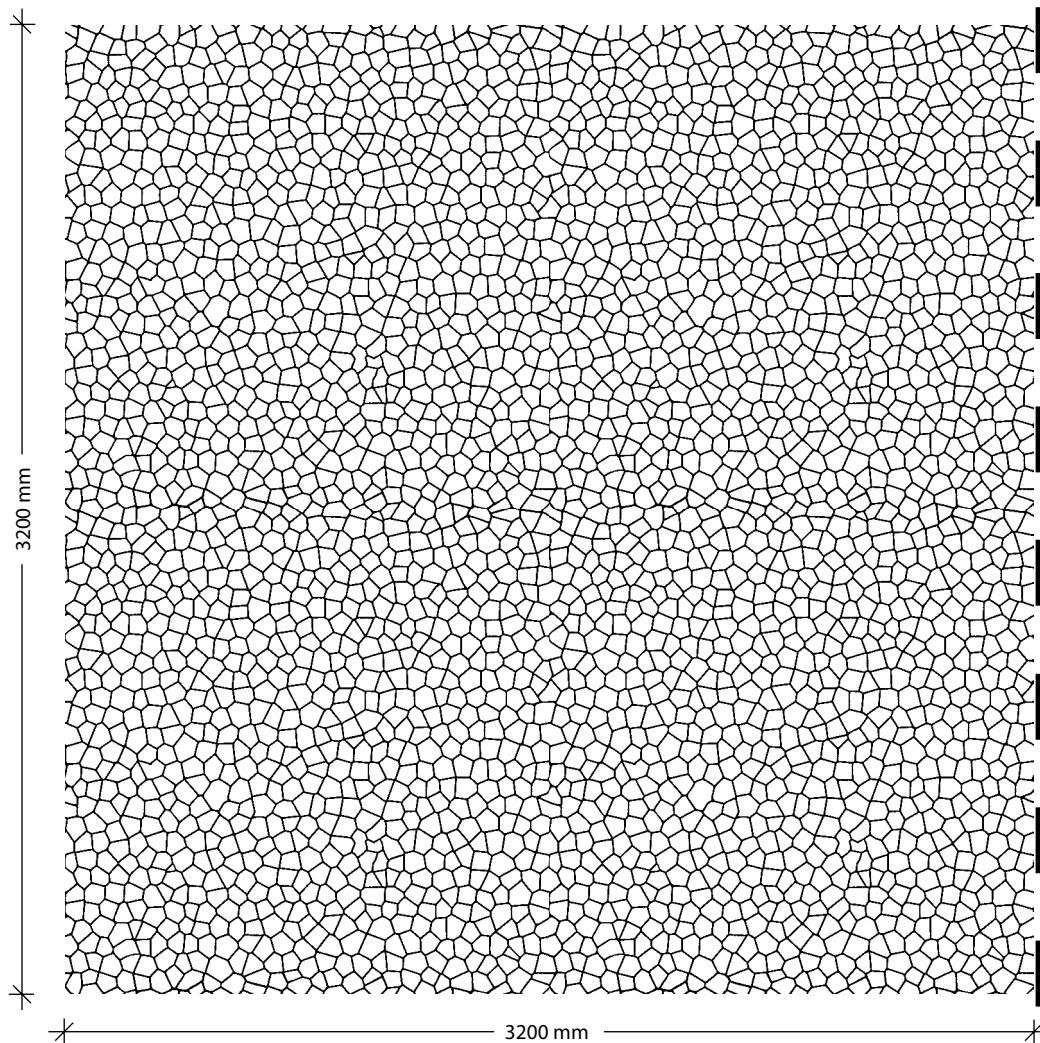

Mosaic Tile 50%

Pattern illustration 1:25

The pattern is printed continuously on the paper.

Pattern print sizes

Height	3200mm	-
Width	Continuous	

Variable

Pattern details

Basic mosaic tile size approx.	60mm
--------------------------------	------

Pattern illustration 1:1