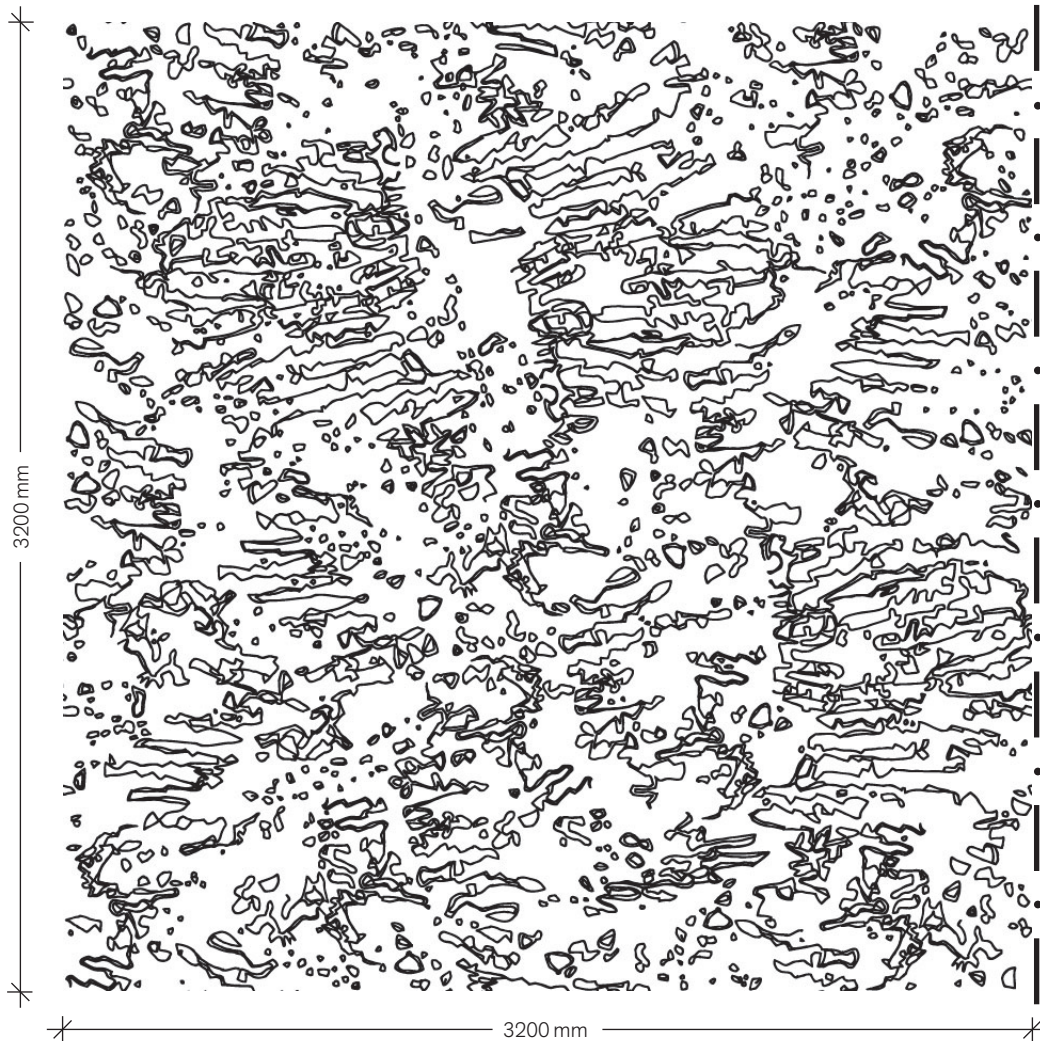

Shoreline

Pattern illustration 1:25

The pattern is printed continuously on the membrane.

Pattern print sizes

Height	3200 mm
Width	Continuous

Variables

Pattern can also be printed rotated 90°.

Pattern details

Line weight	6-7 mm
-------------	--------