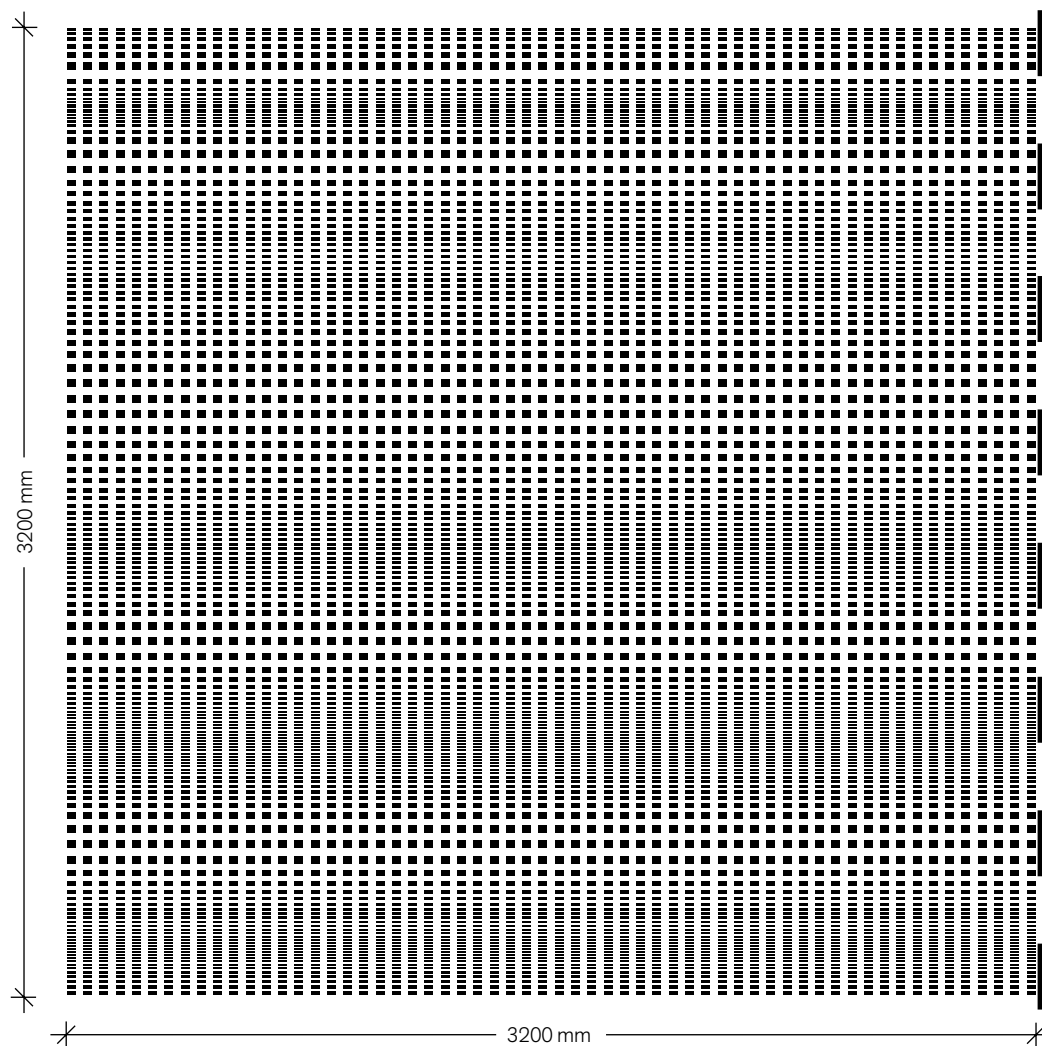

Wave Squares

Pattern illustration 1:25

The pattern is printed continuously on the paper.

Pattern print sizes

Height	3200mm
Width	Continuous

Variable

The pattern can be printed 90 degrees rotated.

Pattern details

Largest square	26mm
----------------	------

Pattern illustration 1:1

3D Visualization