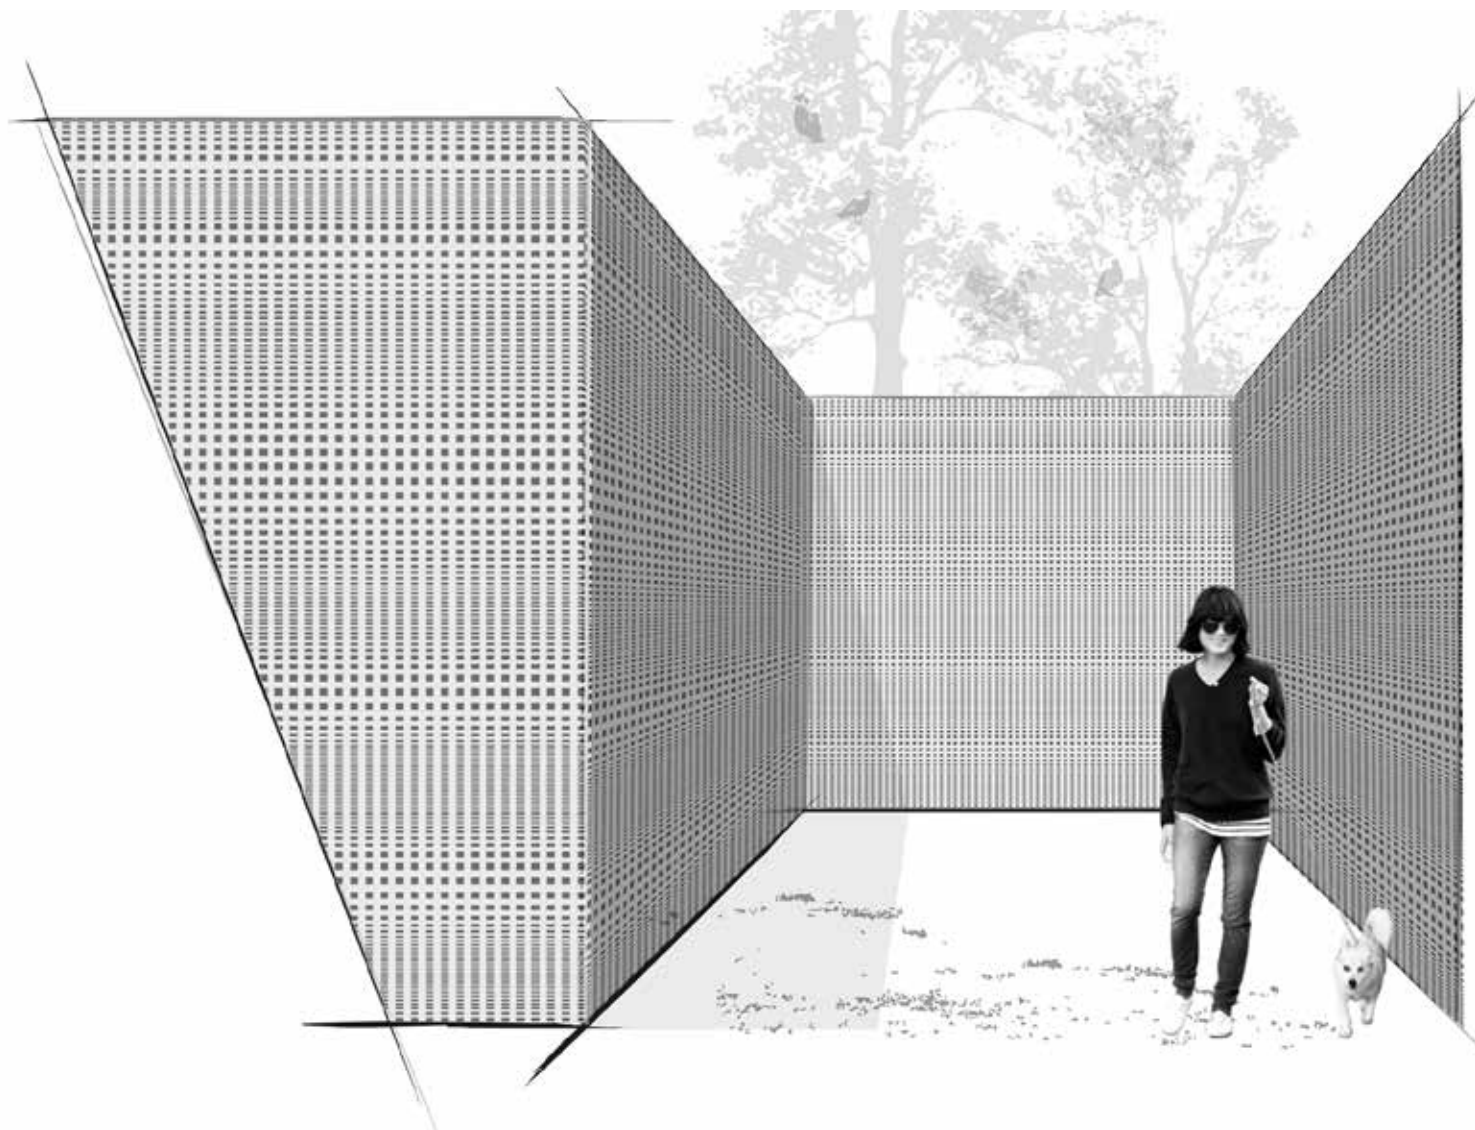

Wave Squares

Pattern illustration 1:25

The pattern is printed continuously on the paper.

Pattern print sizes

Height	3200mm
Width	Continuous

Variable

The pattern can be printed 90 degrees rotated.

Pattern details

Largest square	26mm
----------------	------

Pattern illustration 1:1

3D Visualization